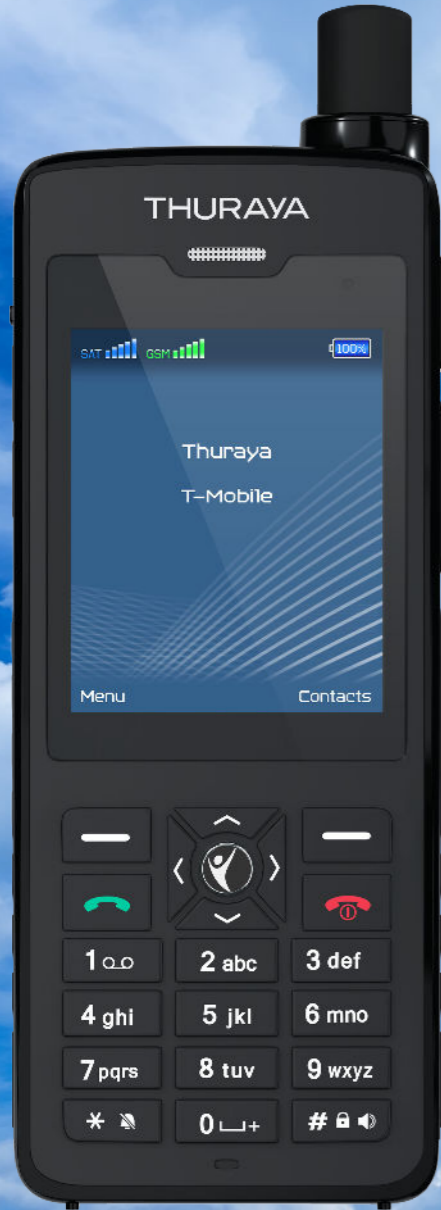

Satellite phone Comparison sheet

Thuraya XT-PRO DUAL
The World's First
Dual Mode, Dual SIM Phone.

	Thuraya XT-PRO DUAL	Thuraya XT-PRO	Thuraya XT-LITE	Iridium 9555	Iridium 9575	IsatPhone 2
Form Factor:						
Size	138x57x27mm	128x53x27mm	128x53x27mm	143x55x30mm	140x60x27mm	169 x 75 x 29mm
Volume	212cm ³	183cm ³	183cm ³	236cm ³	227cm ³	367cm ³
Weight	222g	212g	186g	266g	247g	318g
Display size	2.4 inch	2.4 inch	2.0 inch	1.9 inch	1.9 inch	2.3 inch
Navigation System						
Navigation System	GPS/BeiDou/ Glonass/Galileo	GPS/BeiDou/ Glonass	GPS (GPS/BeiDou on Chinese firmware)	GPS only	GPS only	GPS only
Reliability:						
Battery Life	11 hrs talk / 100 hrs standby	9 hrs talk / 100 hrs standby	6 hrs talk / 80 hrs standby	4 hrs talk / 30 hrs standby	4 hrs talk / 30 hrs standby	8 hrs talk / 160 hrs standby
Ingress Protection	Shock, dust and jet water resistant	Shock, dust and jet water resistant	n/a	n/a	Shock, dust and jet water resistant	Shock, dust and jet water resistant
Display	Advanced color outdoor display with Gorilla® glass	Advanced color outdoor display with Gorilla® glass	Standard color display	Daylight readable LCD	Daylight readable LCD	Daylight readable LCD
Walk-and-Talk Functionality	Full walk-and-talk	Full walk-and-talk	Full walk-and-talk	Basic walk-and-talk	Basic walk-and-talk	No walk-and-talk
Call Stability (dropped calls)	Stable calls due to design of satellite and handset antenna supported by high gain spot beams and dynamic resource allocation			Can experience delay during call handover from one satellite to the next, through inter-satellite links		Satellite antennas are weaker which impacts call quality
Voice Codec (call quality)	4 kbps	4 kbps	4 kbps	2.2 - 3.8 kbps	2.2 - 3.8 kbps	2.4 kbps
Others:						
Dual-mode (SAT and GSM)	Yes	No	No	No	No	No
Dual-SIM	Yes	No	No	No	No	No
Satellite Coverage	Europe, Africa, Asia, Australia	Europe, Africa, Asia, Australia	Europe, Africa, Asia, Australia	Americas, Europe, Africa, Asia, Australia, Antarctica	Americas, Europe, Africa, Asia, Australia, Antarctica	Americas, Europe, Africa, Asia, Australia
GSM Coverage	Most global 2G/3G frequencies	n/a	n/a	n/a	n/a	n/a
Data	GmPRS: Up to 60 kbps Circuit switched: 9.6 kbps HSPA: Up to 7.2 mbps	GmPRS: Up to 60 kbps Circuit switched: 9.6 kbps	n/a	Circuit switched: 9.6 kbps	Circuit switched: 9.6 kbps	Circuit switched: 9.6 kbps
GSM Roaming (GSM SIM via satellite network)	380+ roaming partners	380+ roaming partners	380+ roaming partners	No GSM Roaming	No GSM Roaming	No GSM Roaming
Additional Features:						
GPS - Waypoint Navigation	✓	✓	✓	✗	✗	✗
Calendar	✓	✓	✓	✗	✗	✗
Alarms	✓	✓	✓	✗	✗	✓
Calculator	✓	✓	✓	✗	✗	✗
Price						
Retail Price	\$\$\$	\$\$	\$	\$\$\$\$	\$\$\$\$\$	\$\$