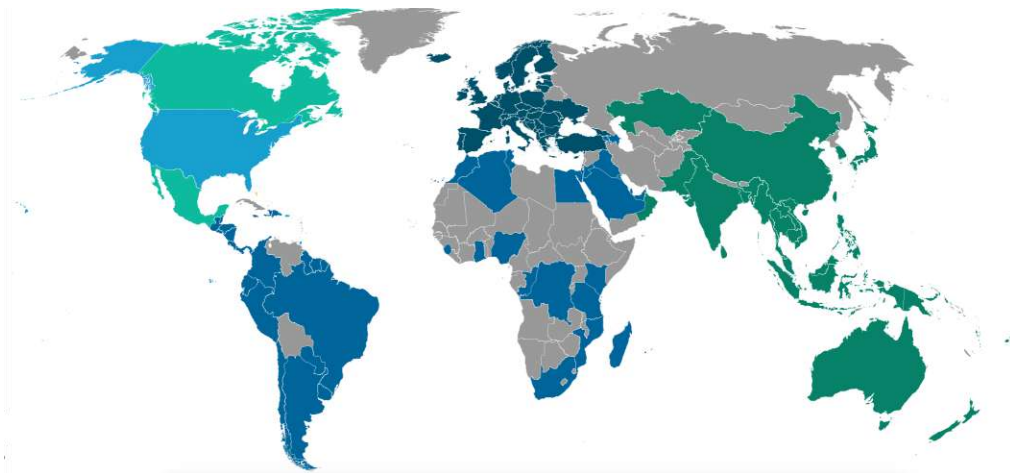

Flexible Month-to-Month Coastal Plans

Zone 1	USA Choose a service from $1.00 per GB	More...
Zone 2	Europe Choose a service from $2.00 per GB	More...
Zone 3	Canada, Mexico Choose a service from $3.00 per GB	More...
Zone 4	APAC Choose a service from $3.75 per GB	More...
Zone 5	Global Choose a service from $10.00 per GB	More...
Zone 6	Bahamas (coming Q1 2025)	More...

Choose one or more Coastal Plans

Both roaming and overage = Pay-as-you-Go
Map and searchable table available via:
kvh.com/coastalzones
KVH Manager