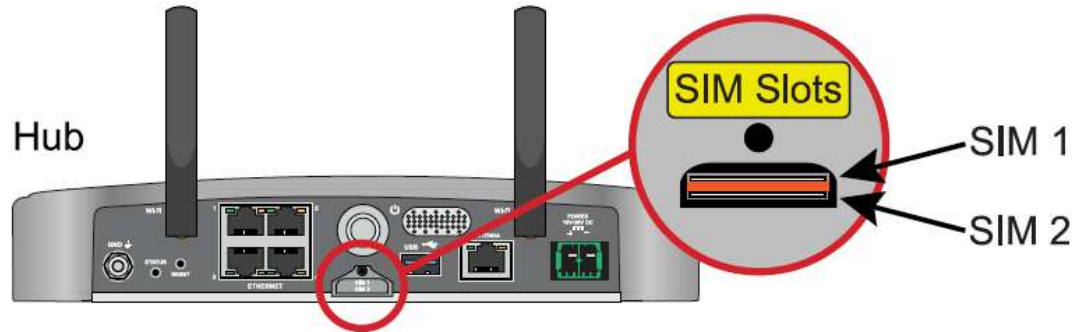

# Transparency and Reporting in KVH Manager

- In KVH Manager, the customer sees usage updates for each zone service
- Geo Track (Vessel Position) Data included at no additional cost

# Using a Customer-supplied SIM and Alternate WAN Sources

# Access to Customer-supplied SIM Requires Pro

- Two customer-supplied SIM slots are available in the belowdeck Hub
- SIM must be activated by the third-party provider to pair it with TracNet Coastal
- SIM will be visible as WAN option in KVH Manager but will not display any data use or other data typically available via KVH's eSIM