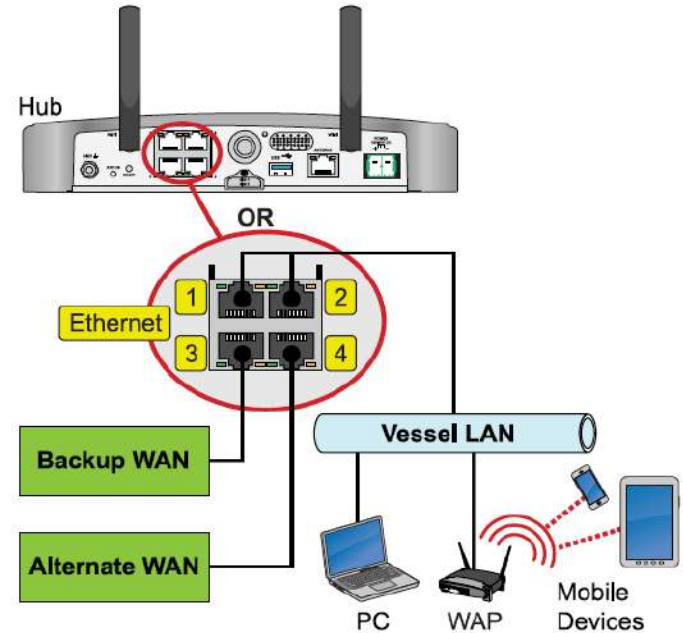

Pro Hub Includes Support for Alternate WANs

- **TracNet Coastal Pro is equipped with intelligent hybrid switching**
  - The same functionality included with TracNet H-series
- **Alternate WAN Choices**
  - Alternate WAN, which serves as the primary connection (e.g., Starlink or OneWeb)
  - Backup WAN for use when nothing else is available (e.g., Iridium Certus)