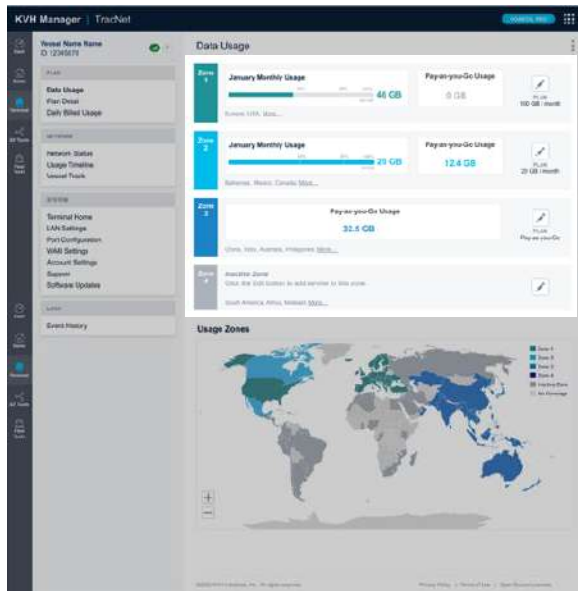

Transparency and Reporting in KVH Manager

- In KVH Manager, the customer sees usage updates for each zone service
- Geo Track (Vessel Position) Data included at no additional cost