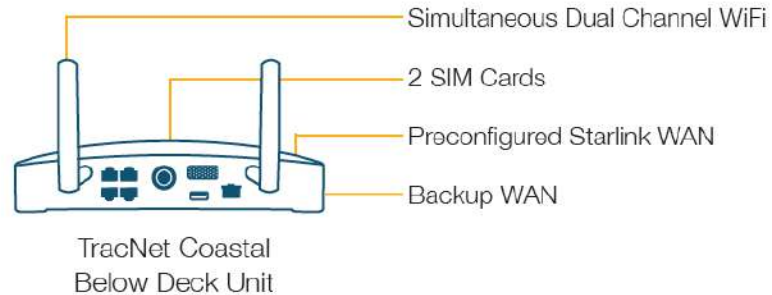

TracNet Coastal Pro