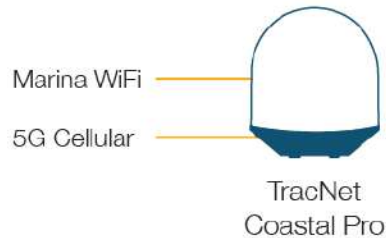

TracNet Coastal Pro