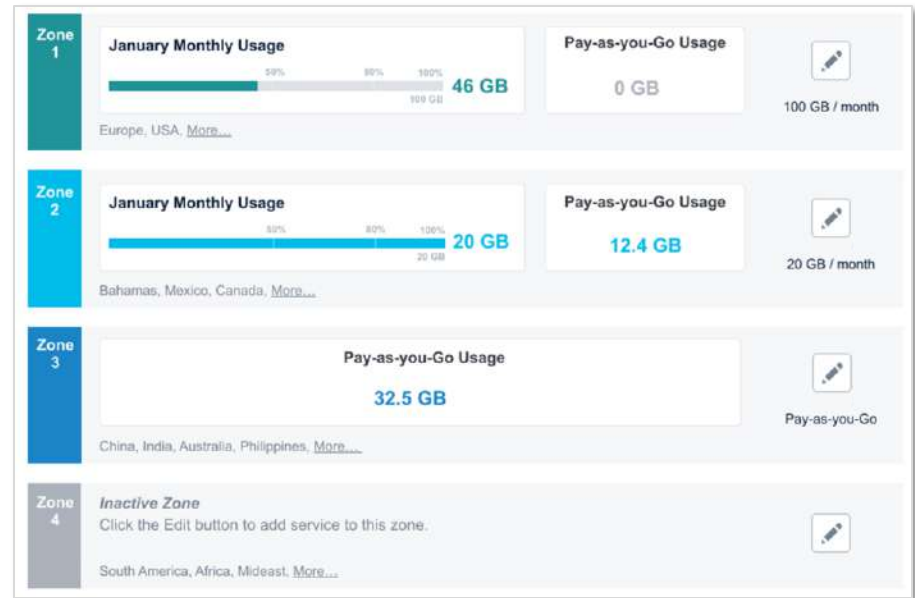

Transparency and Reporting in KVH Manager

- In KVH Manager, the customer sees usage updates for each zone service
- Geo Track (Vessel Position) Data included at no additional cost