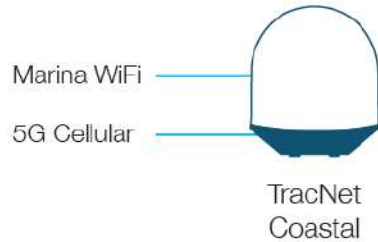

Below Deck Unit Specification

TracNet Coastal